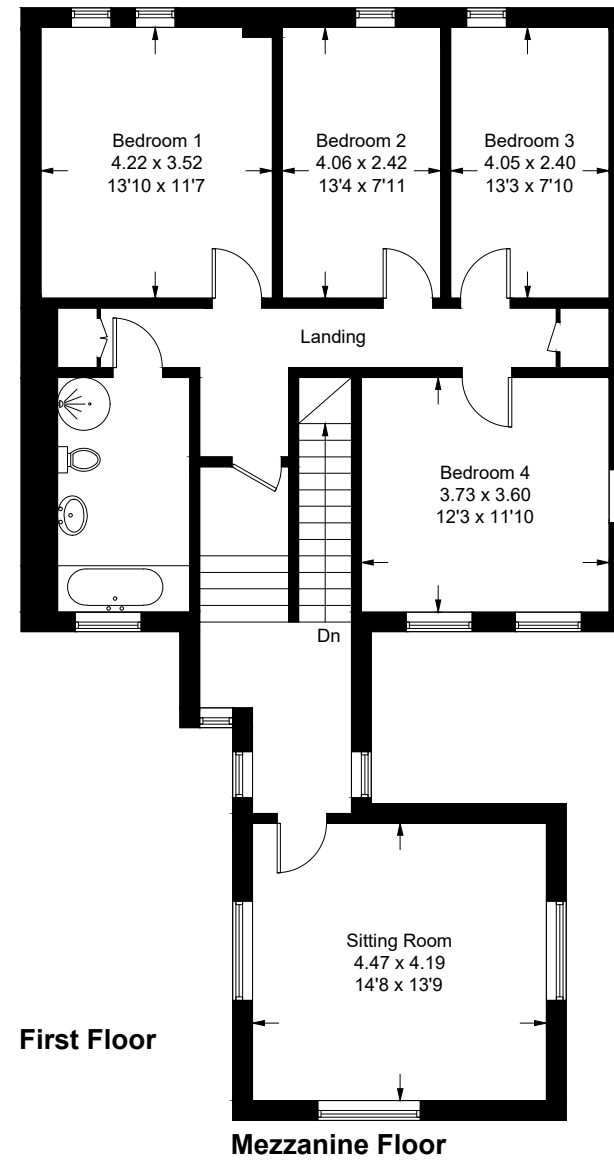

3 Barony Knoll, Jedburgh Road, Kelso, TD5 8JE

Approximate Gross Internal Area = 190.4 sq m / 2049 sq ft

Illustration for identification purposes only, measurements are approximate, not to scale. floorplansUsketch.com © (ID1018676)