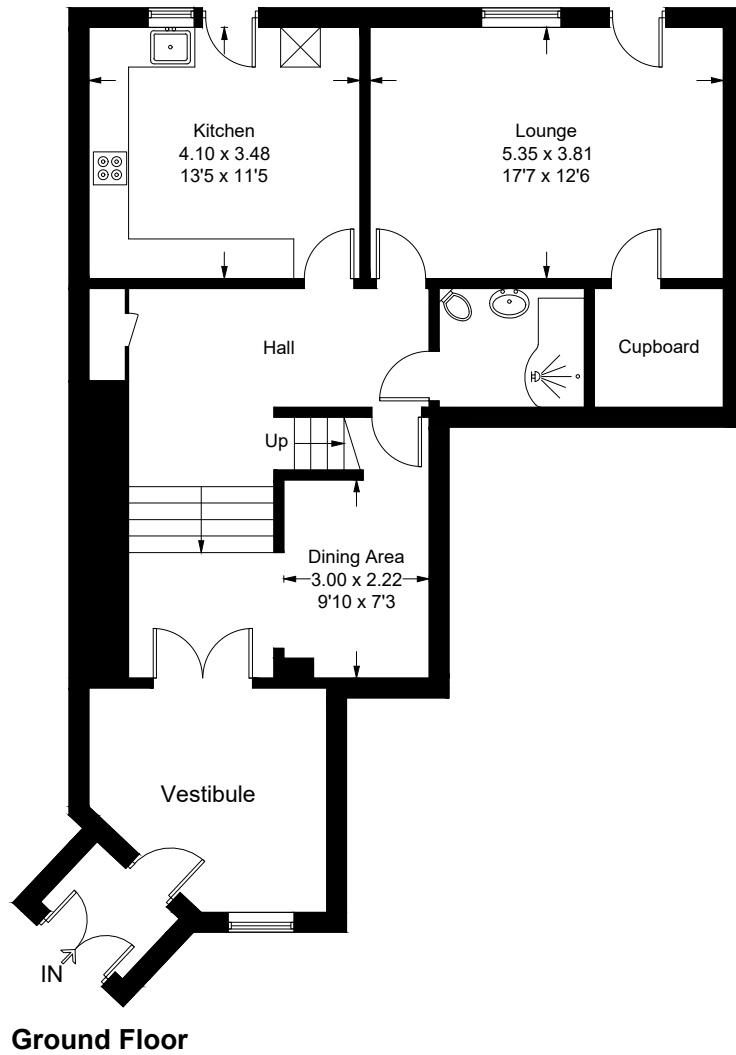

3 Barony Knoll, Jedburgh Road, Kelso, TD5 8JE

Approximate Gross Internal Area = 190.4 sq m / 2049 sq ft

Illustration for identification purposes only, measurements are approximate, not to scale. floorplansUsketch.com © (ID1018676)